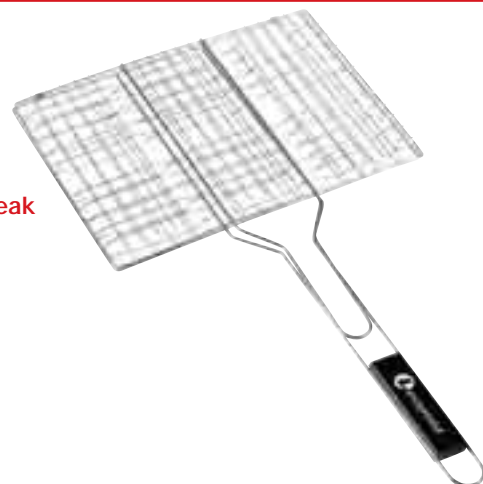

Barbecue basket for steak

- iron wire, chromed
- 67,0 x 31,0 x 5,5 cm
- PU 12

Ref. Nr. 01062