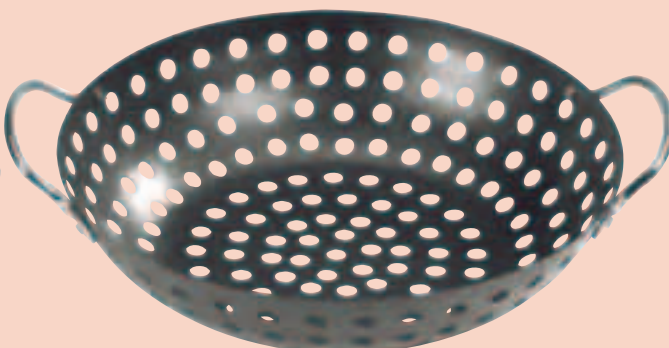

neu

Grillschale

- Edelstahl poliert
- 34,0 x 17,0 x 3,5 cm
- VE 6

Barbecue grill sheet

- stainless steel mirror finish
- 34,0 x 17,0 x 3,5 cm
- PU 6

Ref. Nr. 01084

4 014868 010848

Grillschale

- Edelstahl gebürstet
- 34,5 x 24,2 x 1,6 cm
- VE 6

Barbecue grill sheet

- stainless steel satin finish
- 34,5 x 24,2 x 1,6 cm
- PU 6

Ref. Nr. 01080

4 014868 010800

Grillspieße Set

- Edelstahl poliert
- Set à 4 Stück
- mit langem, angespitztem und gedrehtem Spieß
- 38,0 x 2,5 x 0,4 cm
- VE 12

Kebab Set

- Stahl verchromt
- 6 Grillspieße und zusammenklappbare Halterung
- 35,0 x 24,0 x 3,5 cm
- VE 6

Kebab Set

- chromed steel
- 6 barbecue skewers and fold-away fastener
- 35,0 x 24,0 x 3,5 cm
- PU 6

Ref. Nr. 01082

4 014868 010824

Barbecue skewers set

- stainless steel mirror finish
- with long, pointed and twisted skewers
- 4 pieces
- 38,0 x 2,5 x 0,4 cm
- PU 12

Ref. Nr. 01081

4 014868 010817

Grillwok

- antihafbeschichtetes Metall
- 32,9 x 28,0 x 6,8 cm
- VE 12

Barbecue wok

- metal with non-stick coating
- 32,9 x 28,0 x 6,8 cm
- PU 12

Ref. Nr. 01083

4 014868 010831

Maiskolbenhalter Set

- Edelstahl gebürstet
- Set à 8 Stück
- 8,5 x 2,1 x 0,8 cm
- VE 24, inkl. Display pro VE

Corn-on-the-cob holder set

- stainless steel satin finish
- 8 pieces
- 8,5 x 2,1 x 0,8 cm
- PU 24, (incl. display)

Ref. Nr. 00530

4 014868 005301