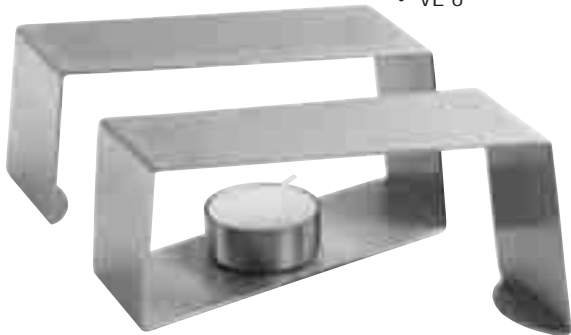

**Stövchen
Bauhaus Edition**

- Edelstahl gebürstet
- 2-teilig
- inklusive 1 Teelicht
- Design: Ralph Krämer
- 12,7 x 21,0 x 7,0 cm
- VE 6